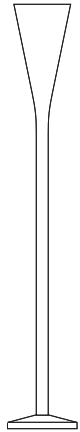

# LUMINATOR

PIETRO CHIESA  
1933

Floor lamp with dimmer. Indirect light emission. Structure in nickel-plated brass or painted black. Black power cable, dimmer and plug.

CODE	SIZE	LIGHT SOURCE
0556..	ø 31 x 190	1x230W (HA) (ES) R7s/115

COLOUR	
ON	<i>satin nickel plated</i>
N	<i>black</i>

CODE	DESCRIPTION	PACKAGING SIZE	GROSS WEIGHT	NET WEIGHT
0556	<i>complete lamp</i>	44x43x195	18,0	13,0